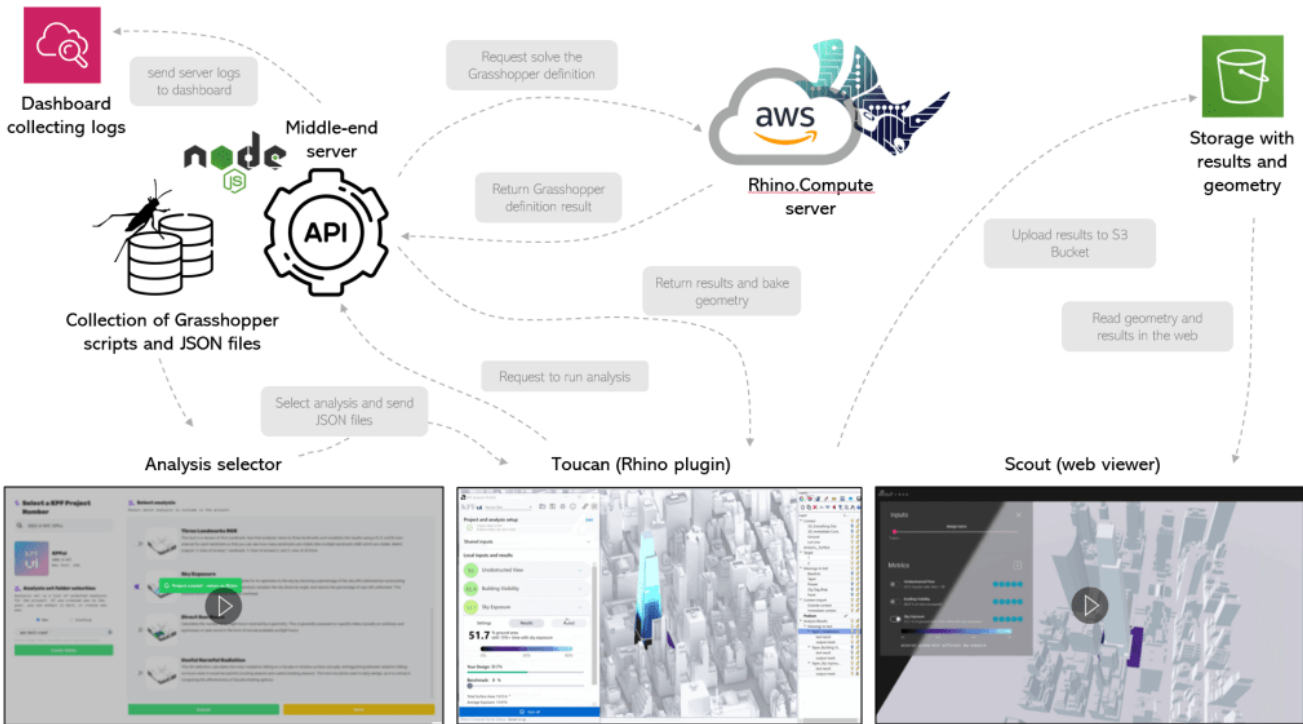

To  
uc  
an  
se  
rv  
es  
as  
a  
ga  
te  
wa  
y,  
de  
mo  
cr  
at

izing  
in  
g  
ac  
ce  
ss  
to  
KP  
F'  
s  
va  
st  
li  
br  
ar  
y  
of  
Gr  
as  
sh  
op  
pe  
r  
sc  
ri  
pt  
s.  
By  
ab  
st  
ra  
ct  
in  
g  
th  
e  
co  
mp  
le  
xi  
ty

Central to Toucan's functionality is Rhino.Compute, a game-changer in computational design. By offloading heavy computations to a dedicated server, KPF ensures optimal performance and real-time feedback. This synergy between Toucan and Rhino.Compute epitomizes KPF's ethos of innovation – leveraging cutting-edge technology to augment design capabilities.

Yet, KPF's commitment to innovation extends beyond streamlining design processes. The firm's foray into core planning and area calculations underscores its holistic approach to design. By leveraging image segmentation and similarity search algorithms, KPF transformed years of expertise into structured data, accessible through an intuitive web interface or Rhino plugin.