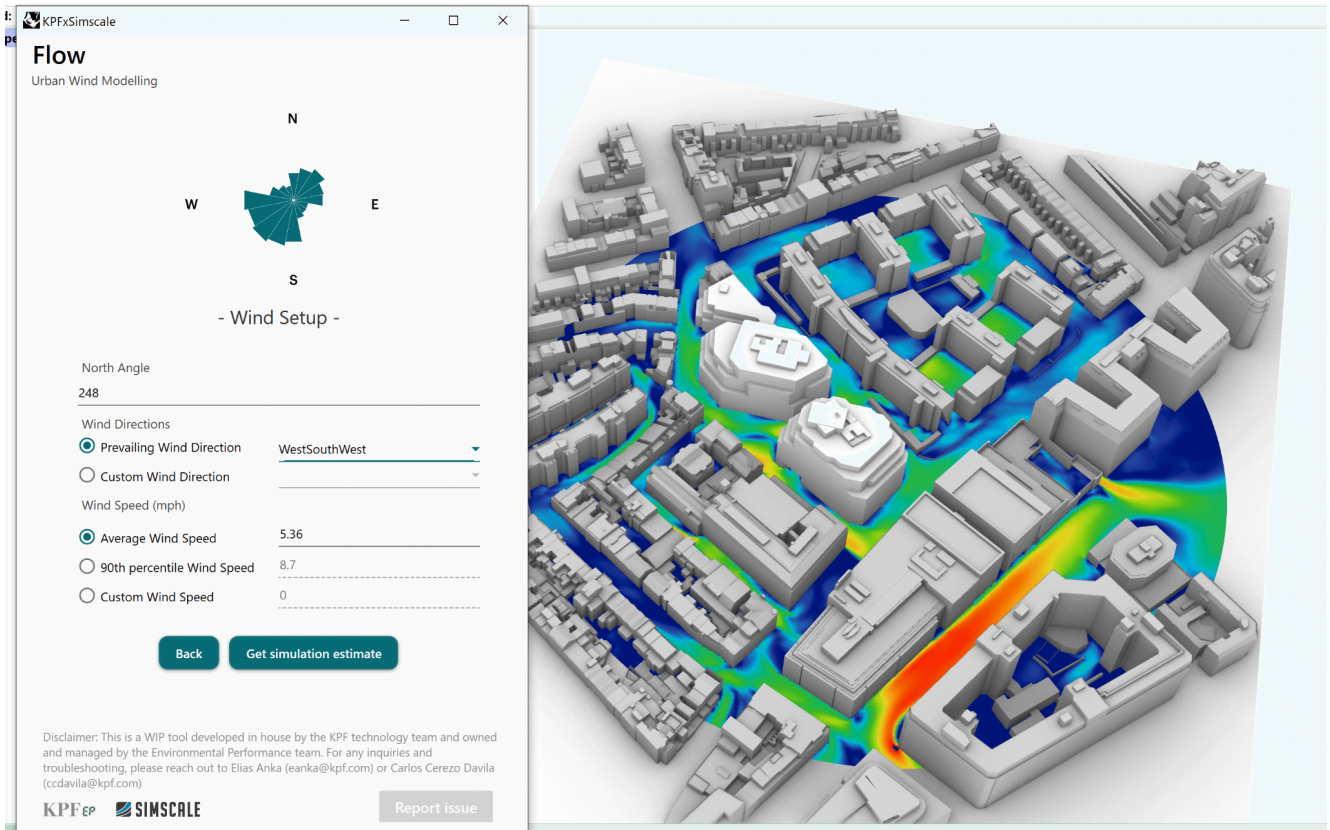

Looking ahead, KPF remains steadfast in its commitment to excellence. As the architectural landscape evolves, the firm's unwavering dedication to innovation serves as a beacon of inspiration. From towering skyscrapers to sustainable urban landscapes, KPF continues to shape the future of architecture, one innovative stride at a time.

In conclusion, KPF's journey epitomizes the transformative power of innovation. By leveraging decades of expertise and embracing cutting-edge technology, the firm transcends boundaries, redefining what's possible in architecture. As the legacy of KPF continues to unfold, one thing remains certain – the future of design is inextricably intertwined with the spirit of innovation.