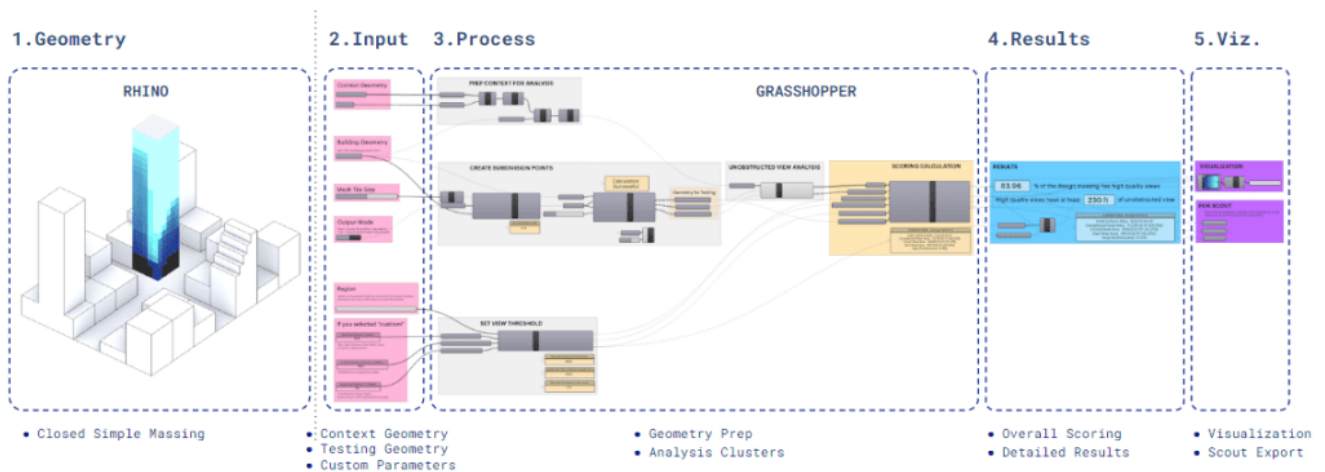

Innovation Over Time: KPF's Legacy with Rhino.Compute In-House Developed Plugins

In the dynamic world of architectural innovation, few names resonate as profoundly as [Kohn Pedersen Fox (KPF)](#). For nearly half a century, this architectural powerhouse has consistently pushed boundaries, redefining skylines and design paradigms across the globe. Yet, what sets KPF apart isn't just its towering achievements; it's the relentless pursuit of innovation ingrained in its DNA.

At the heart of KPF's innovative journey lies a commitment to leveraging its rich legacy of knowledge. With 45 years of experience under its belt, the firm recognizes the invaluable wealth of insights garnered over the decades. Rather than resting on past laurels, KPF harnesses this reservoir of expertise to propel itself forward, developing cutting-edge tools like Toucan and Flow Plugin to streamline its in-house design processes.