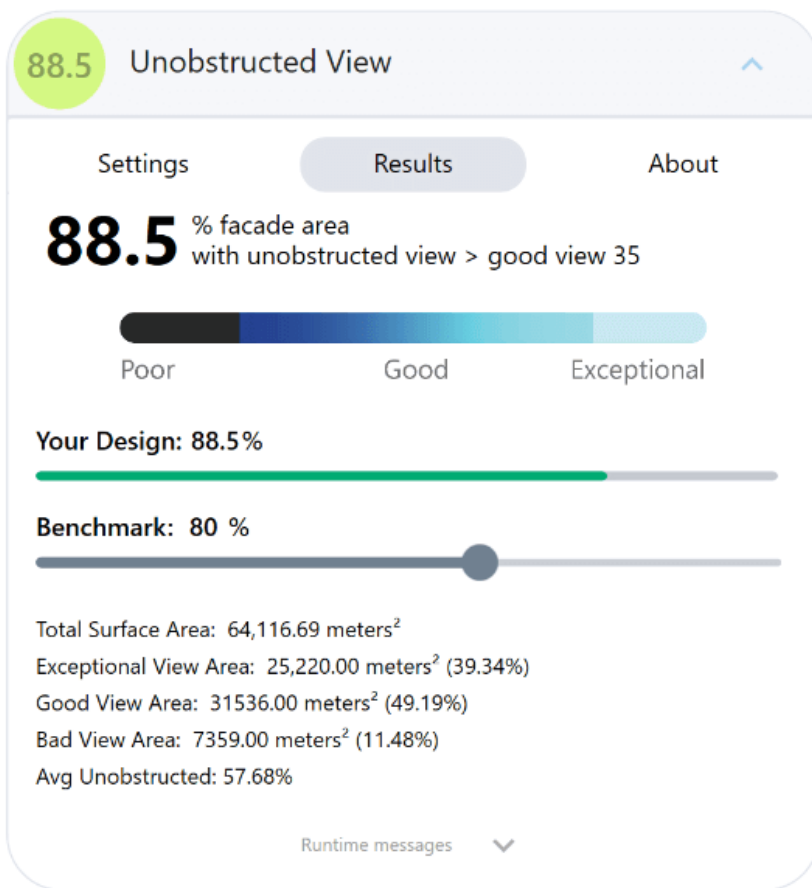

At the heart of KPF's innovative journey lies a commitment to leveraging its rich legacy of knowledge. With 45 years of experience under its belt, the firm recognizes the invaluable wealth of insights garnered over the decades. Rather than resting on past laurels, KPF harnesses this reservoir of expertise to propel itself forward, developing cutting-edge tools like Toucan and Flow Plugin to streamline its in-house design processes.